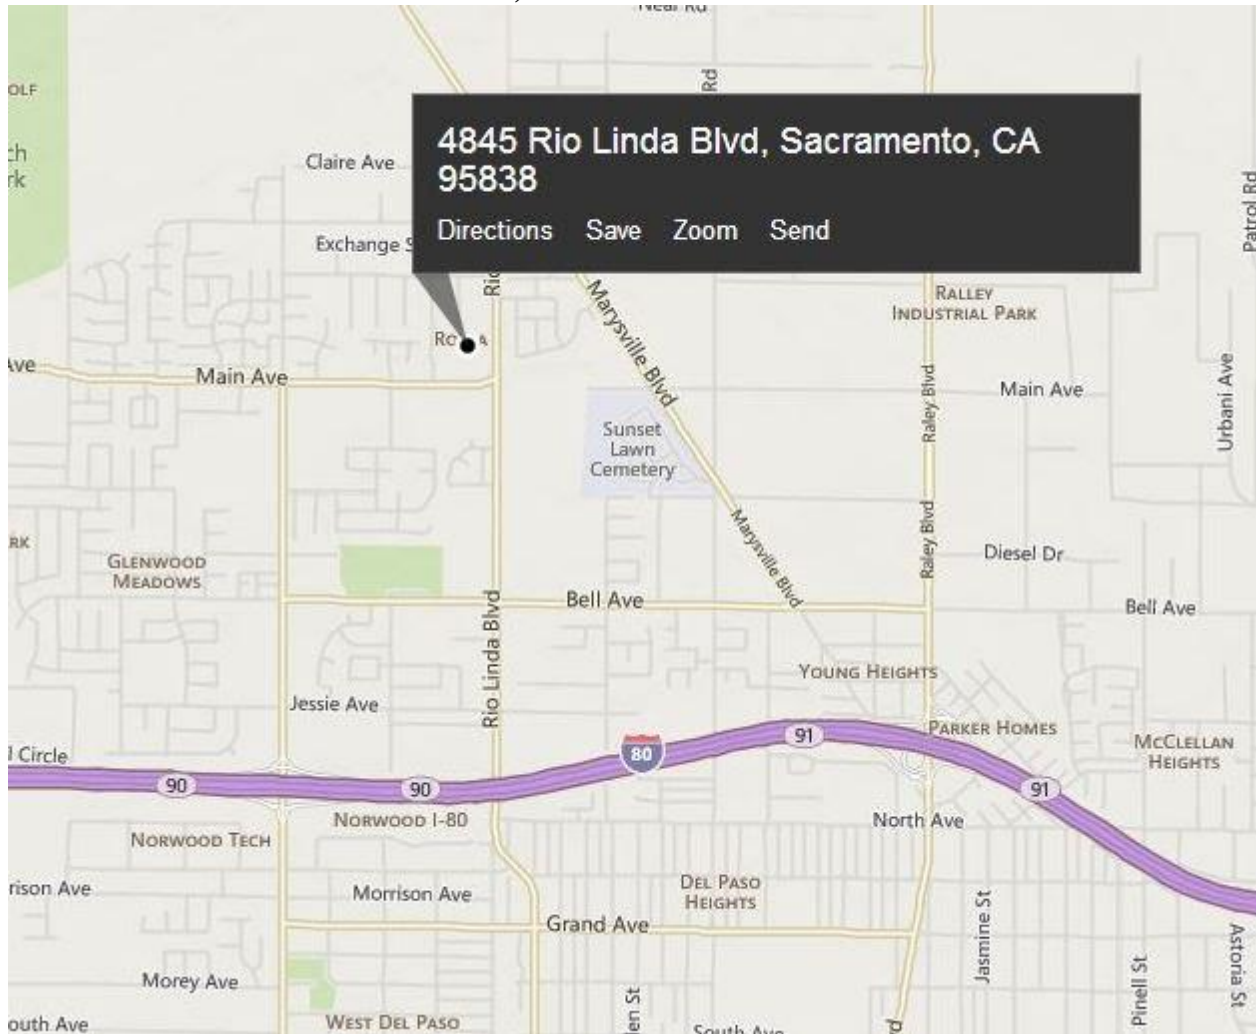

Wat Phosiesattanak Temple Location Map

4845 Rio Linda Blvd Sacramento, CA 95838

Driving Directions:

From East (San Francisco, CA)

San Francisco, CA

- Depart US-101 / Van Ness Ave toward Fell St

0.6 mi

Take ramp for US-101 S / Central Fwy

0.7 mi

Take ramp left for I-80 toward Bay Bridge / Oakland

8.3 mi

Keep straight onto I-80 E / I-580 W

3.9 mi

Keep left onto I-80 E

- Toll road

69.4 mi

Take ramp right for I-80 toward Reno / Airport

- 8.1 mi

At exit 90, take ramp right and follow signs for Norwood Ave

- 0.2 mi

Turn left onto Norwood Ave

- 0.5 mi

Turn right onto Bell Ave

- 0.5 mi

Turn left onto Rio Linda Blvd

- 0.6 mi

Arrive at 4845 Rio Linda Blvd, Sacramento, CA 95838

From West (Roseville, CA/ Reno, Nevada)

A

Reno, NV

- Depart US-395 Branch / N Virginia St toward W Douglas Alley
- 0.6 mi